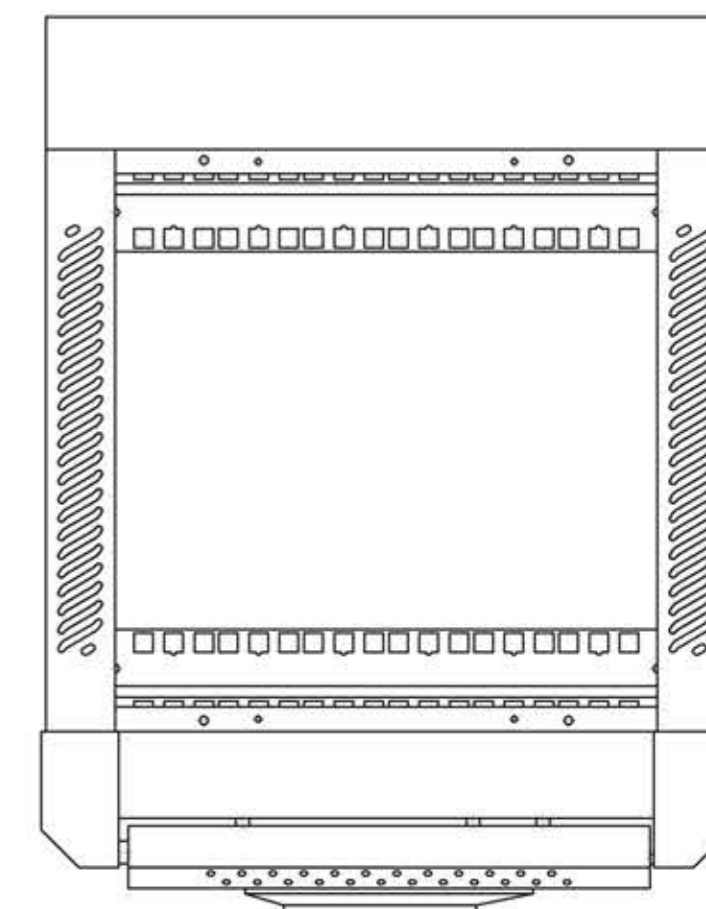

Schema of opening (scale 1:20)

OUTSIDE

INSIDE

Szafa RACK 19' 6U 450 mm wisząca SIGNAL

SIGNAL 19" Rack Cabinet (6U 450 mm, hanging)

skala / scale 1:4

kod / code:
R912018

producent / producer: