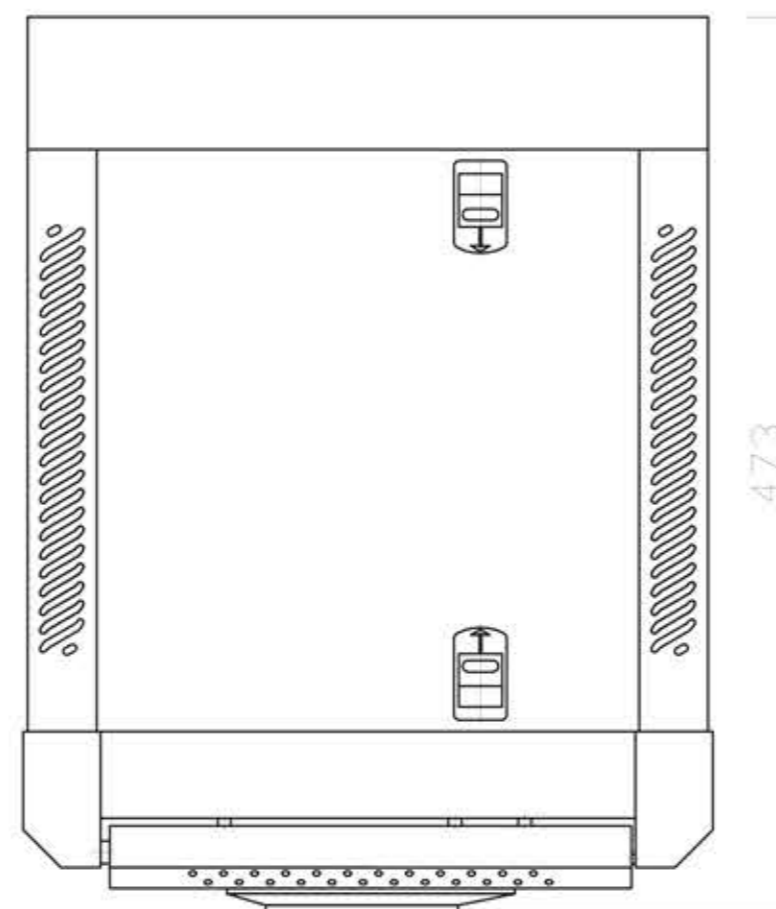

Schema of opening (scale 1:20)

OUTSIDE

INSIDE

Szafa RACK 19' 6U 450 mm wisząca SIGNAL

SIGNAL 19" Rack Cabinet (6U 450 mm, hanging)

skala / scale 1:4

kod / code:
R912018

producent / producer: