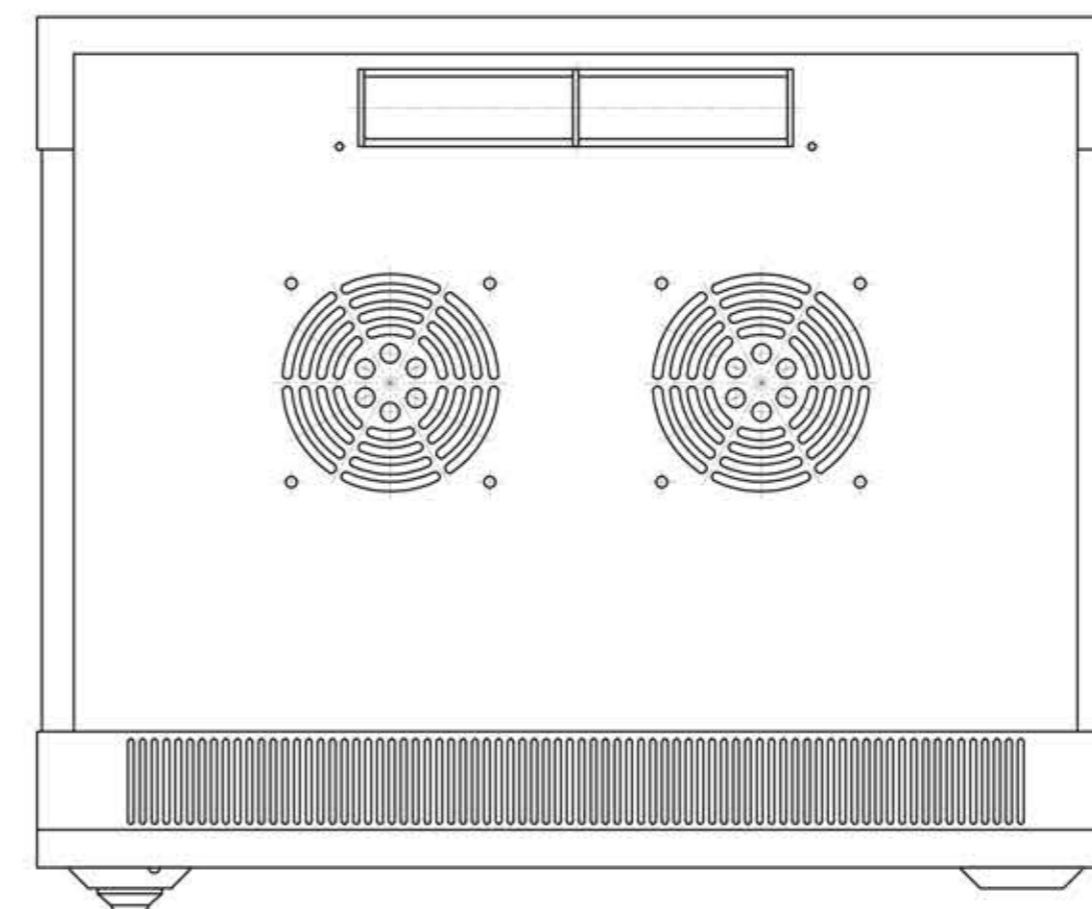

Schema of opening (scale 1:20)

OUTSIDE

INSIDE

Szafa RACK 19' 6U 450 mm wisząca SIGNAL

SIGNAL 19" Rack Cabinet (6U 450 mm, hanging)

skala / scale 1:4

kod / code:
R912018

producent / producer: