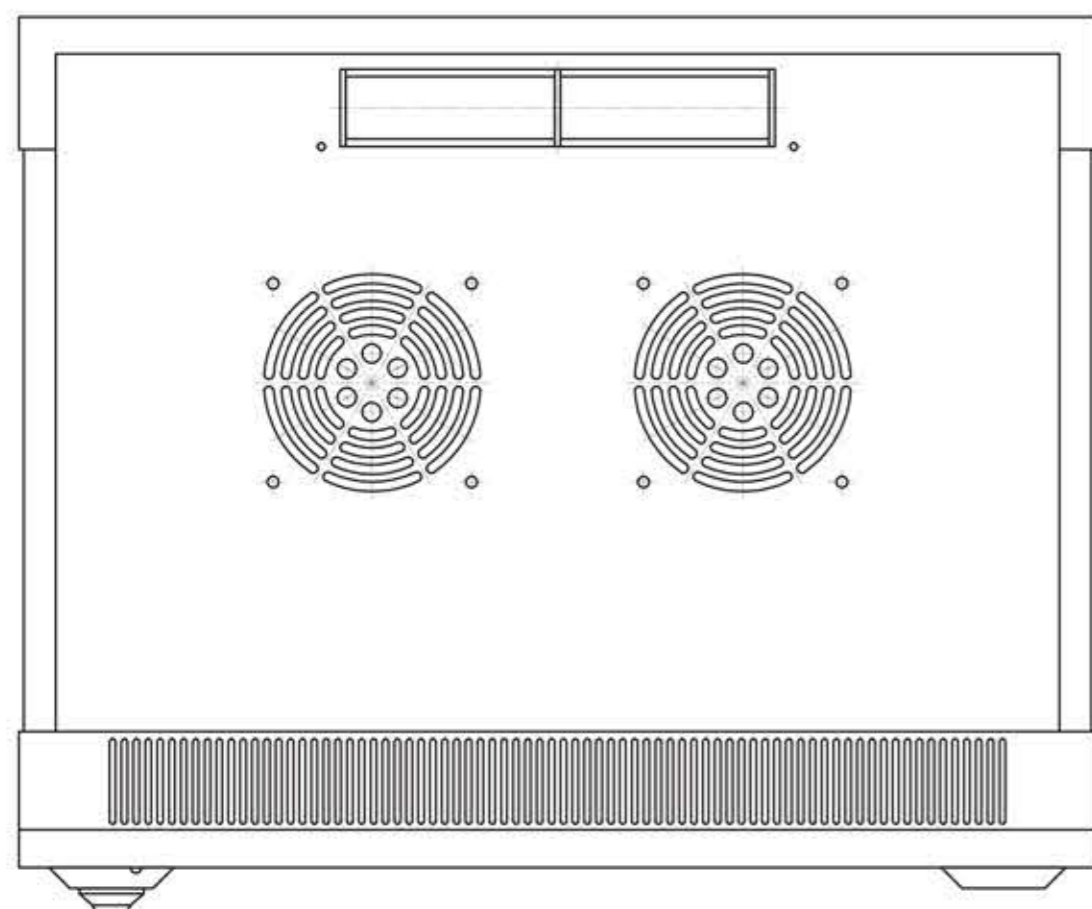

Schema of opening (scale 1:20)

OUTSIDE

INSIDE

Szafa RACK 19' 6U 450 mm wisząca SIGNAL

SIGNAL 19" Rack Cabinet (6U 450 mm, hanging)

skala / scale 1:4

kod / code:
R912018

producent / producer: