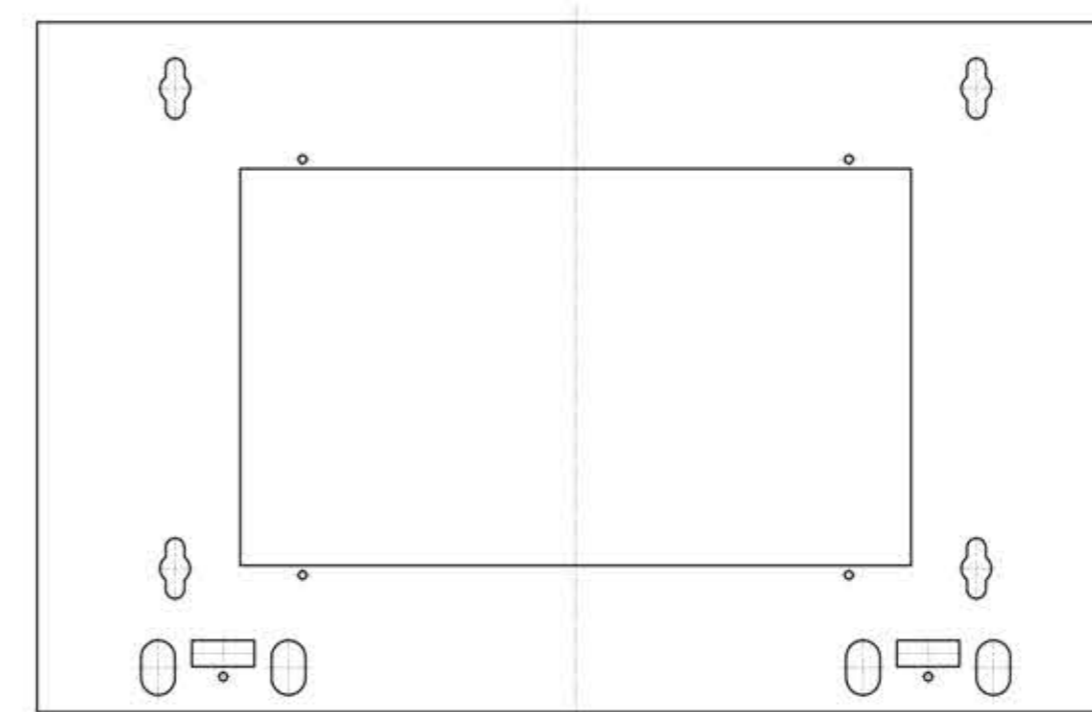

Schema of opening (scale 1:20)

OUTSIDE

INSIDE

Szafa RACK 19' 6U 450 mm wisząca SIGNAL

SIGNAL 19" Rack Cabinet (6U 450 mm, hanging)

skala / scale 1:4

kod / code:
R912018

producent / producer: