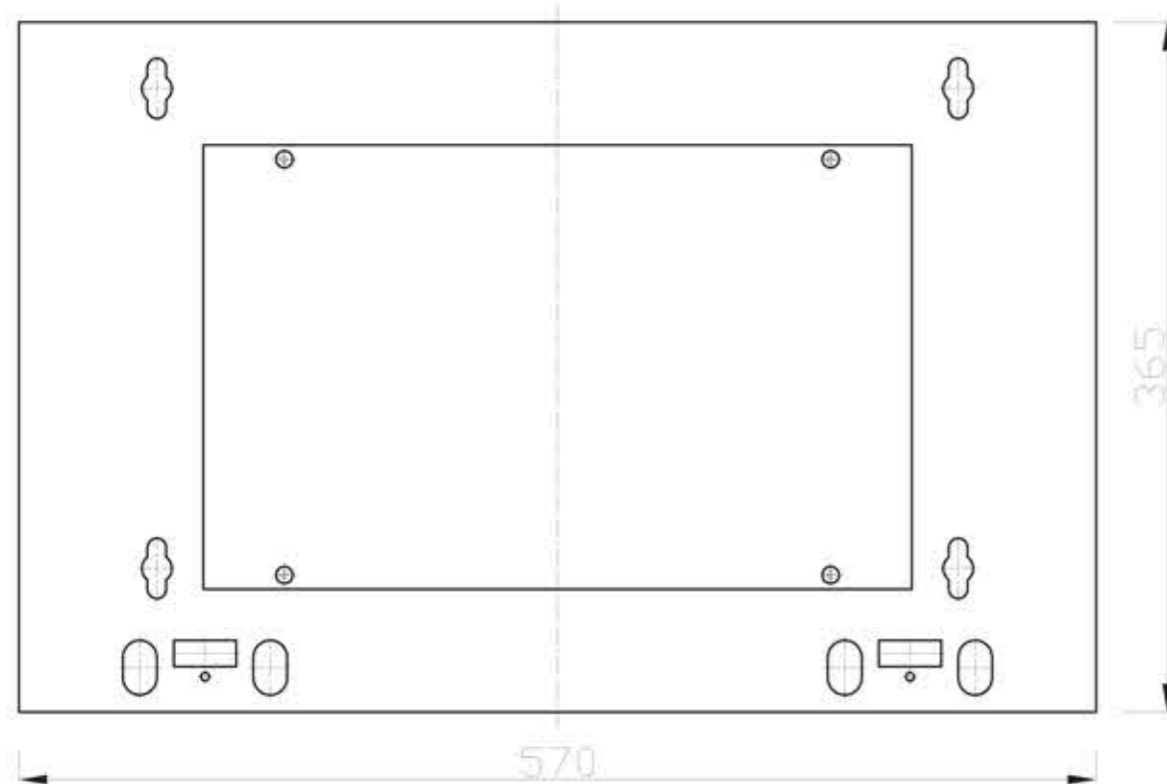

Schema of opening (scale 1:20)

OUTSIDE

INSIDE

Szafa RACK 19' 6U 450 mm wisząca SIGNAL

SIGNAL 19" Rack Cabinet (6U 450 mm, hanging)

skala / scale 1:4

kod / code:
R912018

producent / producer: