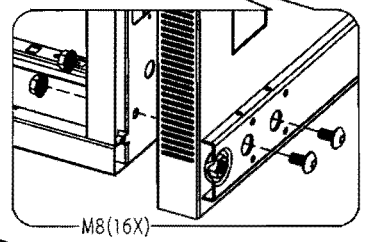

Installment instructions for NCB Network cabinet

Capacity ITEM QTY.	47U	42U	37U	32U	27U	22U	18U
M8(set)	16	16	16	16	16	16	16
a:M6(set)	62	62	62	62	42	42	42
b:M6	16	16	16	16	16	16	16
M3.5	12	12	12	12	12	12	12
The quantity for screws and nuts	40	40	40	40	20	20	20
Fixed rails	6	6	6	6	4	4	4
Fixed shelf	3	3	3	3	2	2	2
Side door locks							

M3.5

b:M6

a:M6

M8

Front Door

Rear Door

Side Door