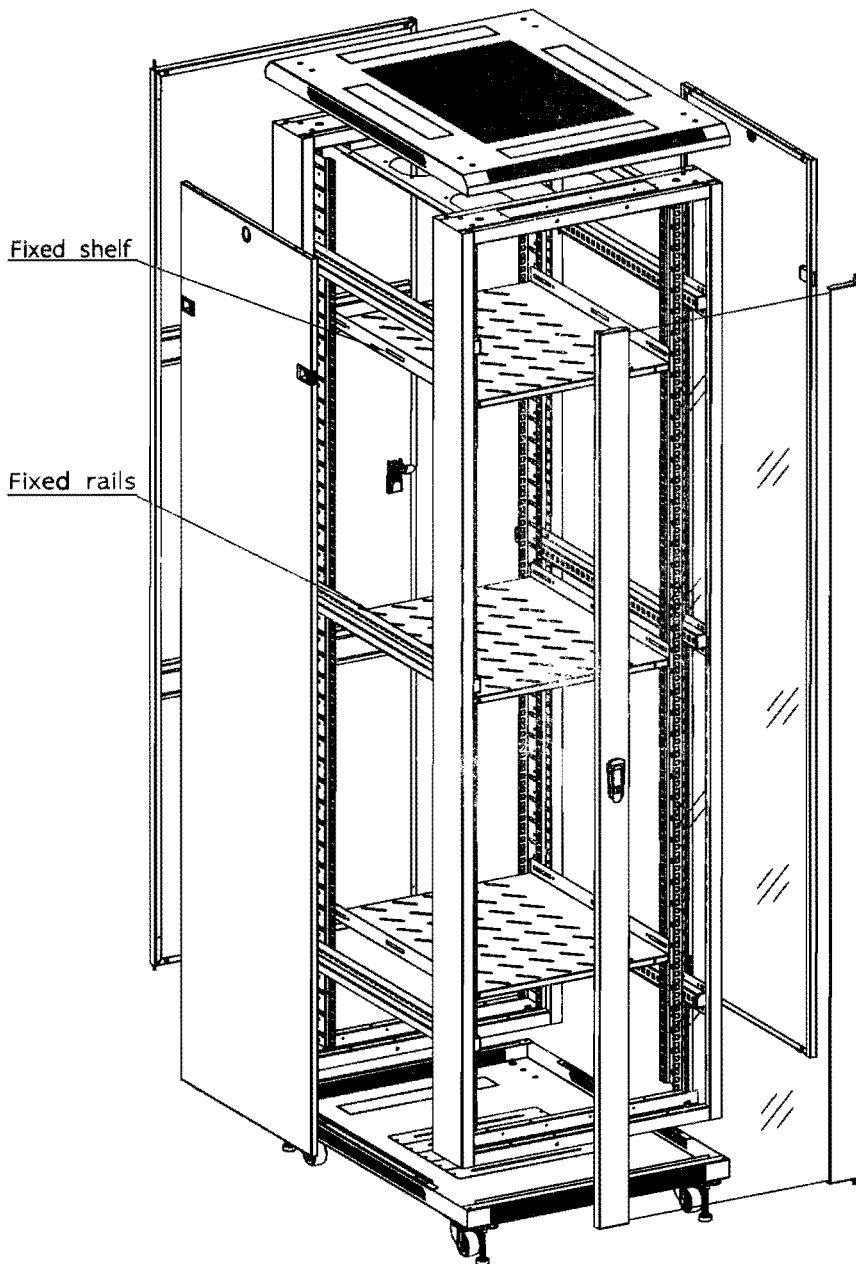

Installment instructions for NCB Network cabinet

Capacity ITEM QTY.	47U	42U	37U	32U	27U	22U	18U
M8(set)	16	16	16	16	16	16	16
a:M6(set)	62	62	62	62	42	42	42
b:M6	16	16	16	16	16	16	16
M3.5	12	12	12	12	12	12	12
The quantity for screws and nuts	40	40	40	40	20	20	20
Fixed rails	6	6	6	6	4	4	4
Fixed shelf	3	3	3	3	2	2	2
Side door locks							

M3.5

b:M6

a:M6

M8

Front Door

Rear Door

Side Door