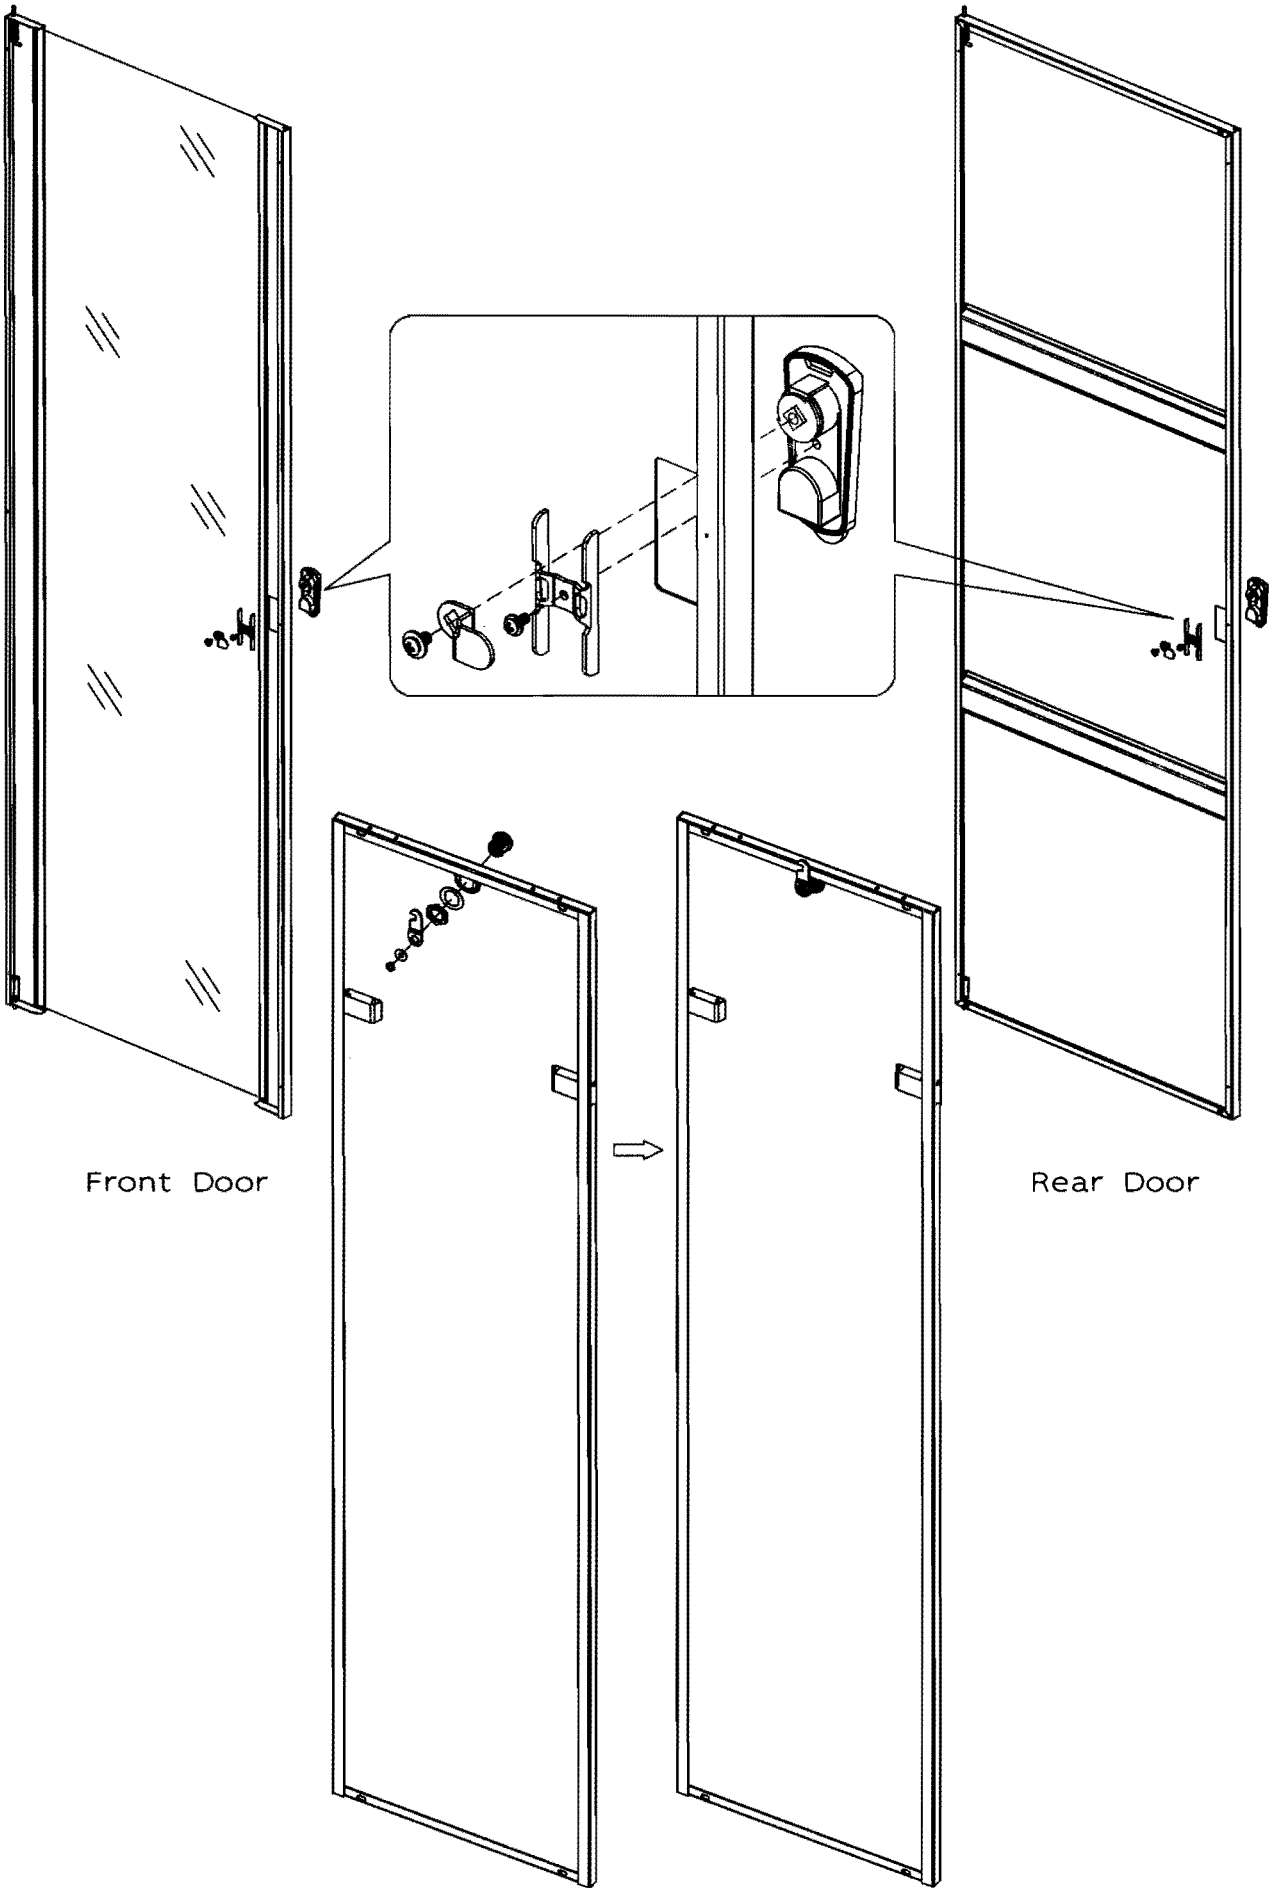

Installment instructions for NCB Network cabinet

Capacity ITEM QTY.	47U	42U	37U	32U	27U	22U	18U
M8(set)	16	16	16	16	16	16	16
a:M6(set)	62	62	62	62	42	42	42
b:M6	16	16	16	16	16	16	16
M3.5	12	12	12	12	12	12	12
The quantity for screws and nuts	40	40	40	40	20	20	20
Fixed rails	6	6	6	6	4	4	4
Fixed shelf	3	3	3	3	2	2	2
Side door locks							

M3.5

b:M6

a:M6

M8

Front Door

Rear Door

Side Door