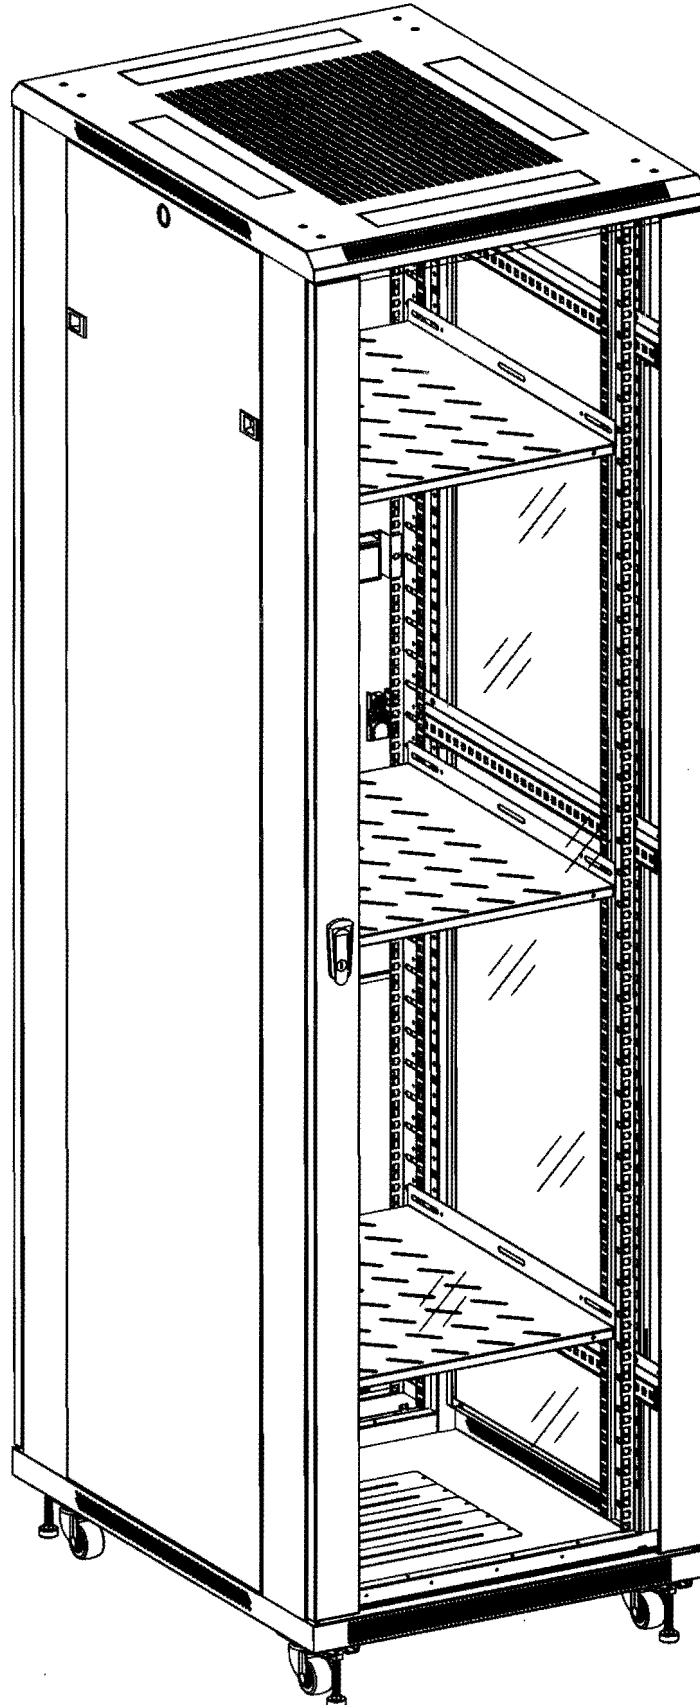

Installment instructions for NCB Network cabinet

Capacity ITEM QTY.	47U	42U	37U	32U	27U	22U	18U
M8(set)	16	16	16	16	16	16	16
a:M6(set)	62	62	62	62	42	42	42
b:M6	16	16	16	16	16	16	16
M3.5	12	12	12	12	12	12	12
The quantity for screws and nuts	40	40	40	40	20	20	20
Fixed rails	6	6	6	6	4	4	4
Fixed shelf	3	3	3	3	2	2	2
Side door locks							

M3.5

b:M6

a:M6

M8

Front Door

Rear Door

Side Door