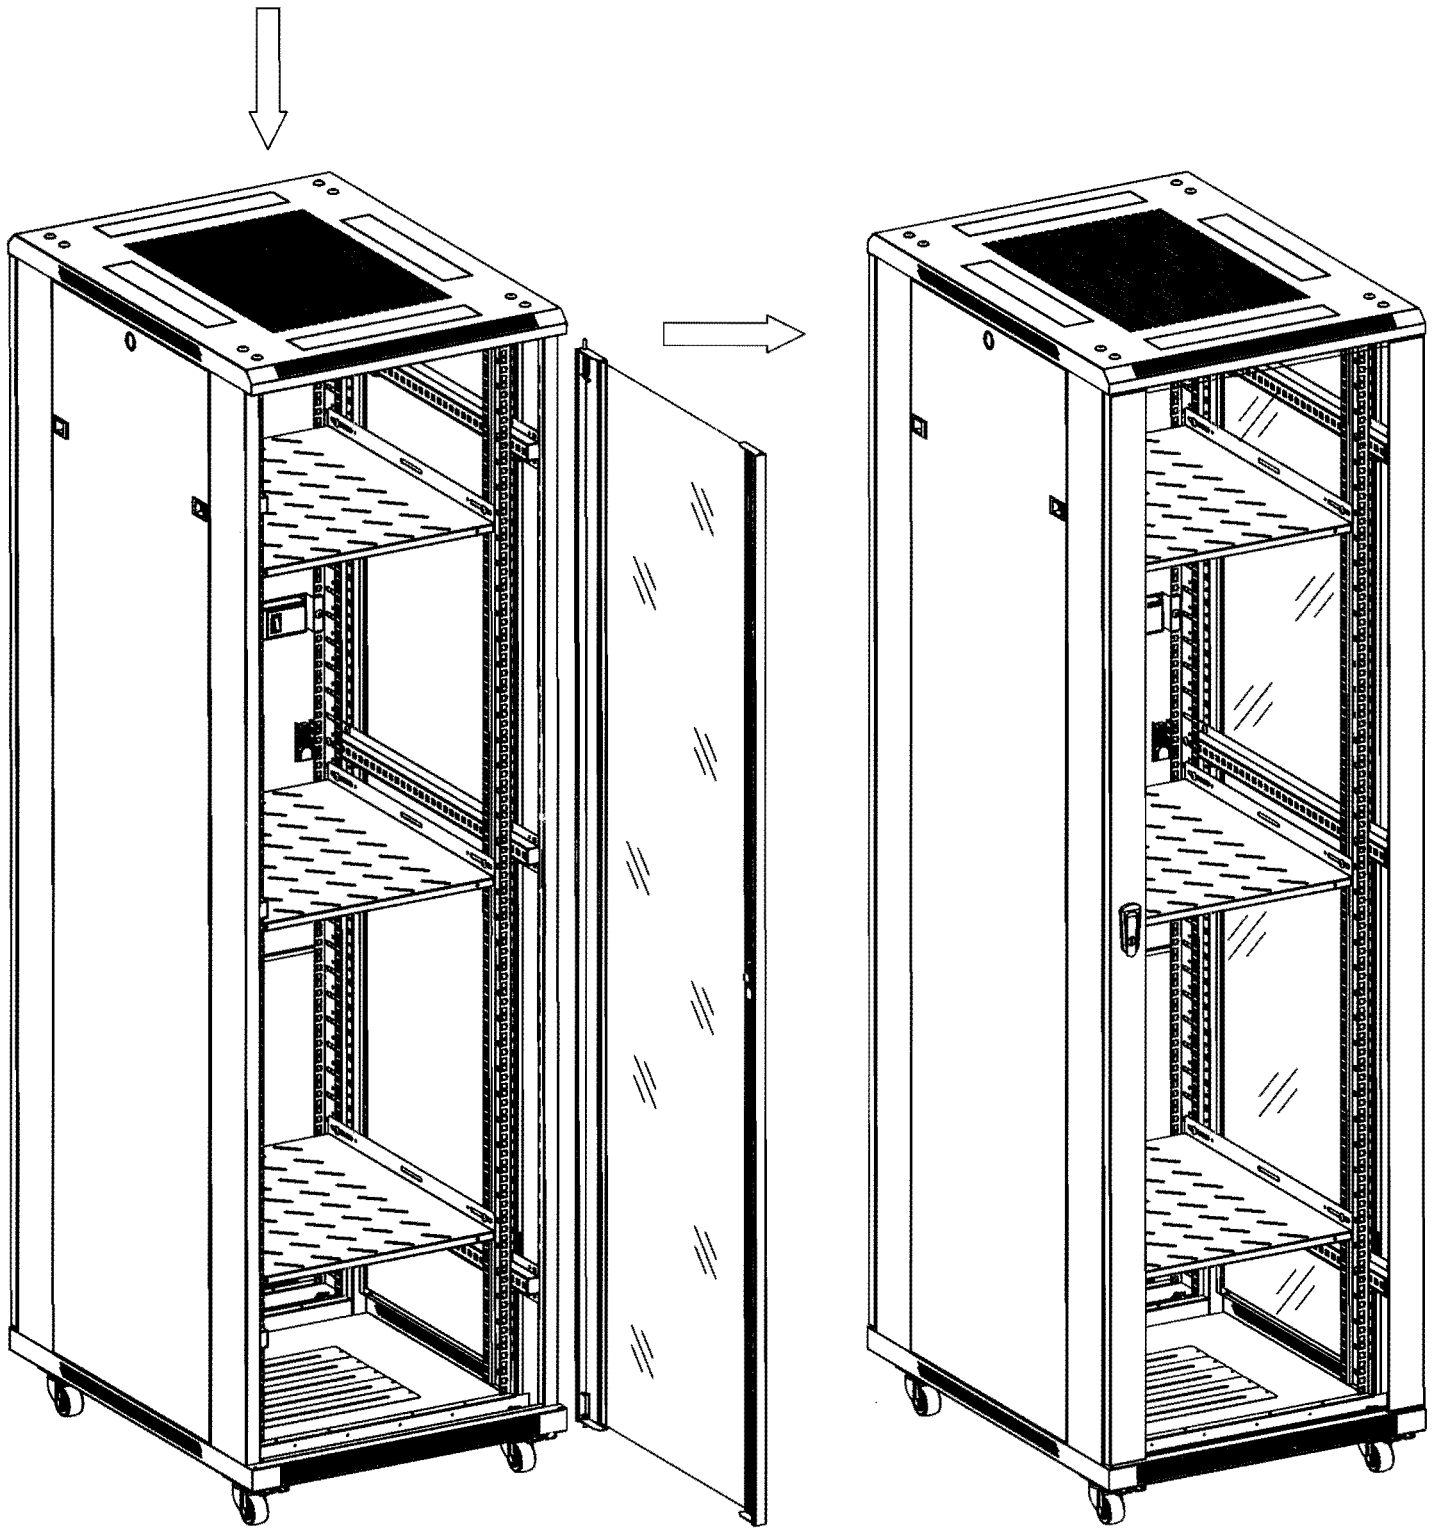

Installment instructions for NCB Network cabinet

Capacity ITEM QTY.	47U	42U	37U	32U	27U	22U	18U
M8(set)	16	16	16	16	16	16	16
a:M6(set)	62	62	62	62	42	42	42
b:M6	16	16	16	16	16	16	16
M3.5	12	12	12	12	12	12	12
The quantity for screws and nuts	40	40	40	40	20	20	20
Fixed rails	6	6	6	6	4	4	4
Fixed shelf	3	3	3	3	2	2	2
Side door locks							

M3.5

b:M6

a:M6

M8

Front Door

Rear Door

Side Door