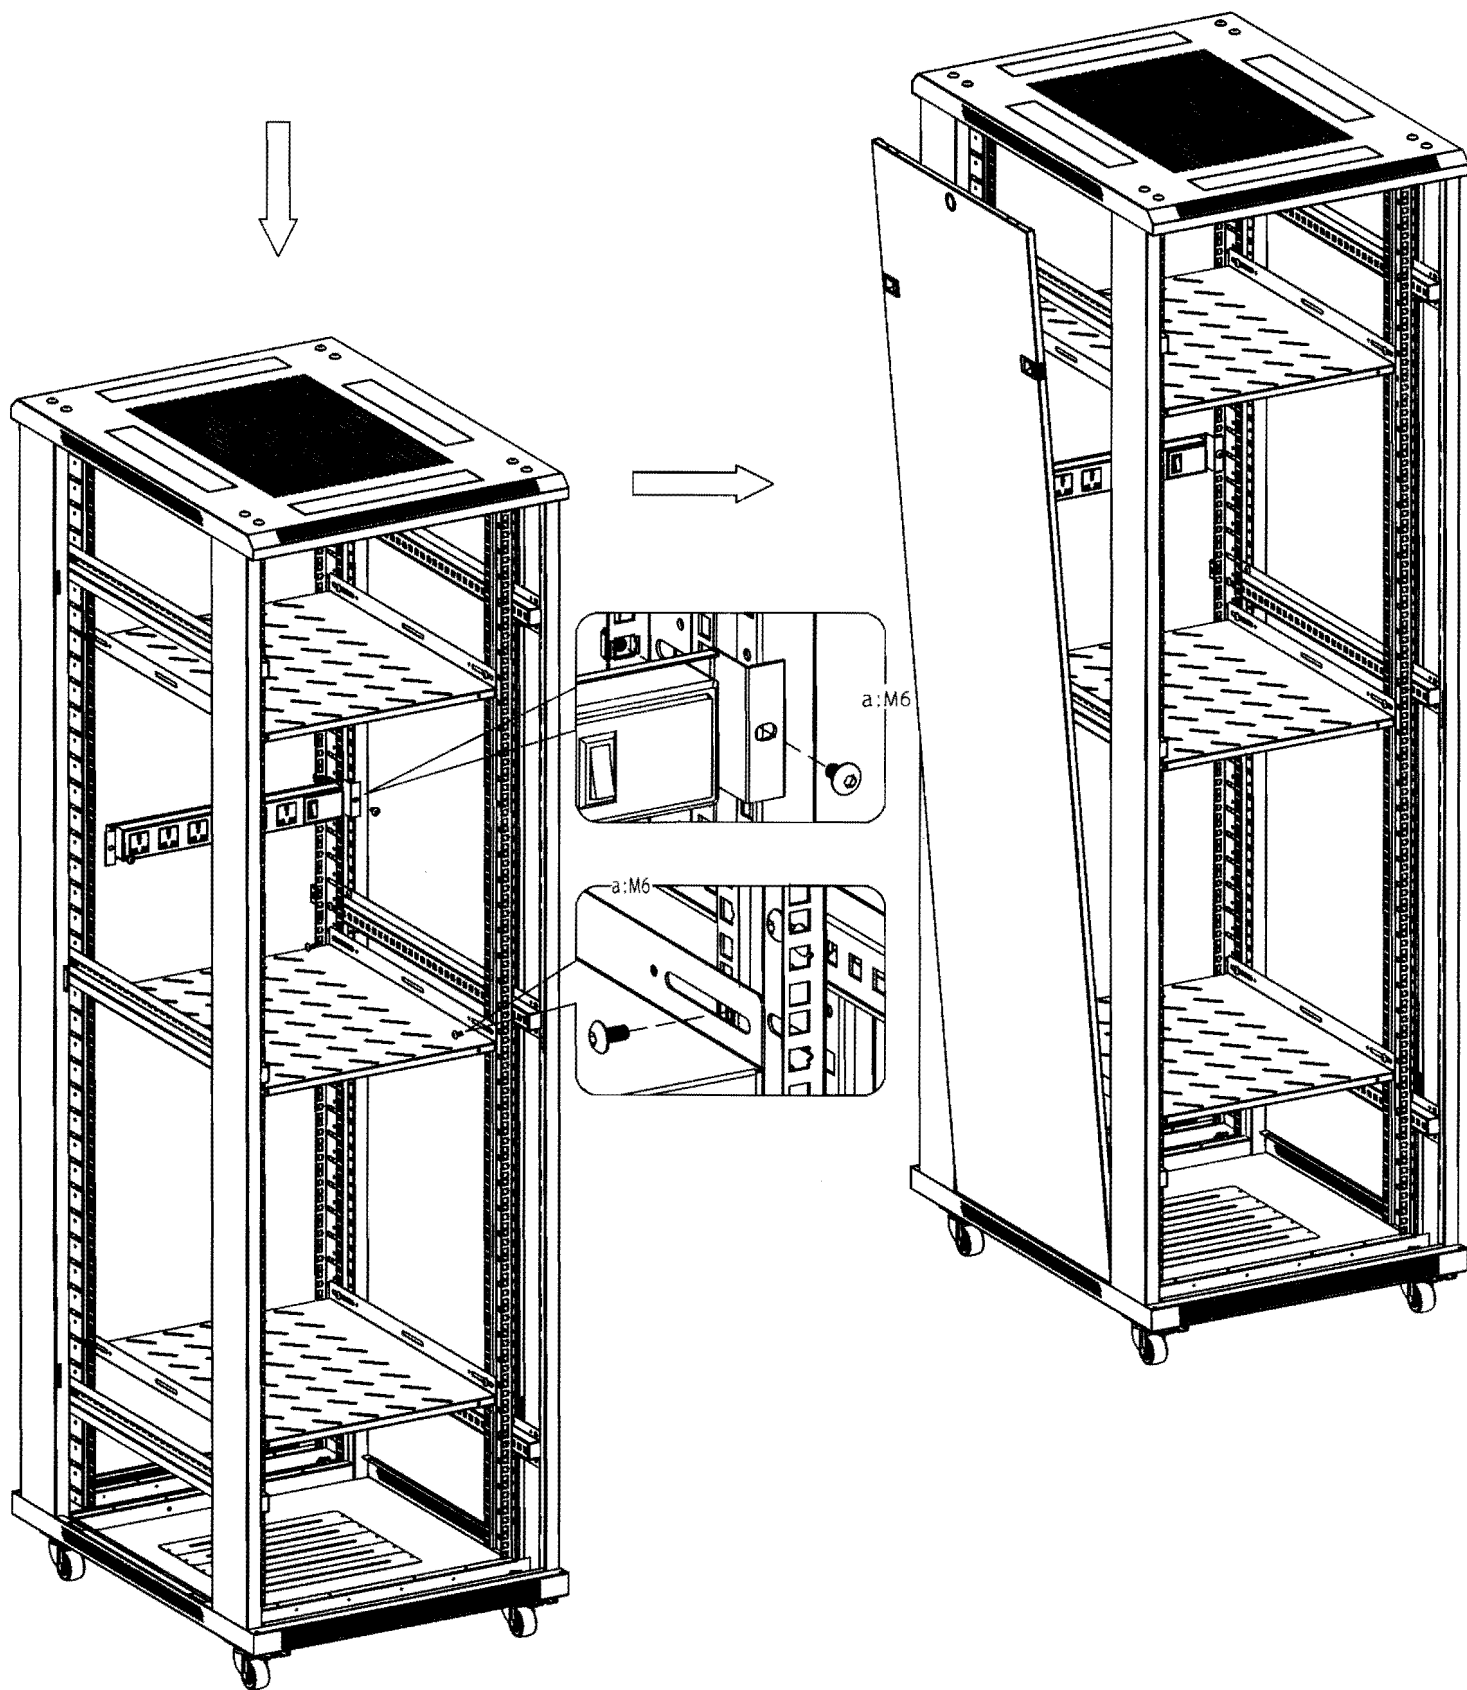

Installment instructions for NCB Network cabinet

Capacity ITEM QTY.	47U	42U	37U	32U	27U	22U	18U
M8(set)	16	16	16	16	16	16	16
a:M6(set)	62	62	62	62	42	42	42
b:M6	16	16	16	16	16	16	16
M3.5	12	12	12	12	12	12	12
The quantity for screws and nuts	40	40	40	40	20	20	20
Fixed rails	6	6	6	6	4	4	4
Fixed shelf	3	3	3	3	2	2	2
Side door locks							

M3.5

b:M6

a:M6

M8

Front Door

Rear Door

Side Door