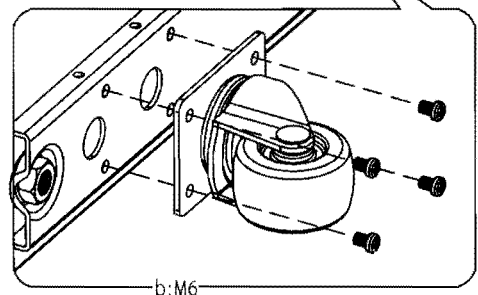

Installment instructions for NCB Network cabinet

Capacity ITEM QTY.	47U	42U	37U	32U	27U	22U	18U
M8(set)	16	16	16	16	16	16	16
a:M6(set)	62	62	62	62	42	42	42
b:M6	16	16	16	16	16	16	16
M3.5	12	12	12	12	12	12	12
The quantity for screws and nuts	40	40	40	40	20	20	20
Fixed rails	6	6	6	6	4	4	4
Fixed shelf	3	3	3	3	2	2	2
Side door locks							

M3.5

b:M6

a:M6

M8

Front Door

Rear Door

Side Door