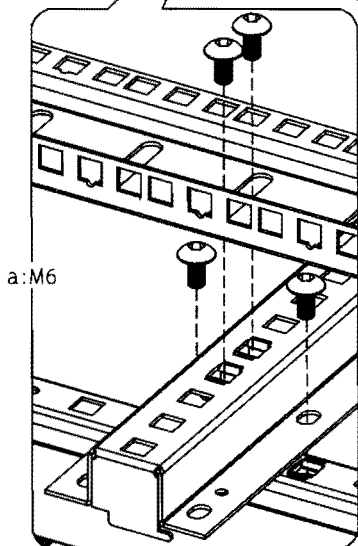

Installment instructions for NCB Network cabinet

Capacity ITEM QTY.	47U	42U	37U	32U	27U	22U	18U
M8(set)	16	16	16	16	16	16	16
a:M6(set)	62	62	62	62	42	42	42
b:M6	16	16	16	16	16	16	16
M3.5	12	12	12	12	12	12	12
The quantity for screws and nuts	40	40	40	40	20	20	20
Fixed rails	6	6	6	6	4	4	4
Fixed shelf	3	3	3	3	2	2	2
Side door locks							

M3.5

b:M6

a:M6

M8

Front Door

Rear Door

Side Door